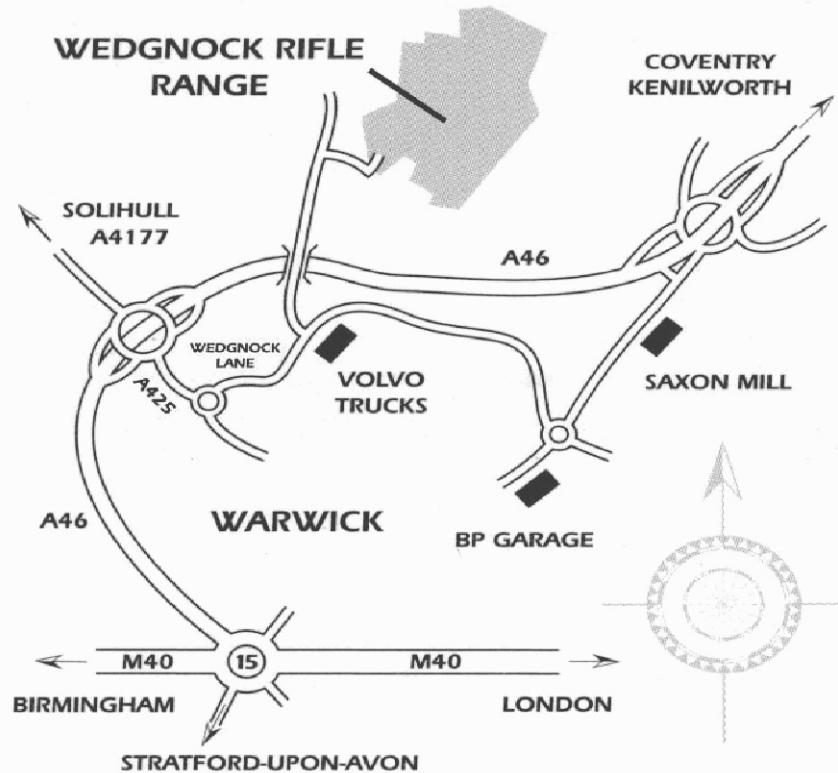

Directions to Wedgnock Rifle Range Warwick

From the M40 Junction 15, take the A46 north (Coventry).

Take the first exit (approximately 2 miles) sign posted Solihull A4177 and Warwick A425, and travel towards Warwick town centre A425 for a ¼ mile to a small roundabout.

Turn left into Wedgnock Lane and follow for ½ a mile.

Turn left again into a private road opposite the Volvo Truck and Bus Building (look for flagpoles on the right) and follow the Adventure Sports signs for ¾ of a mile.