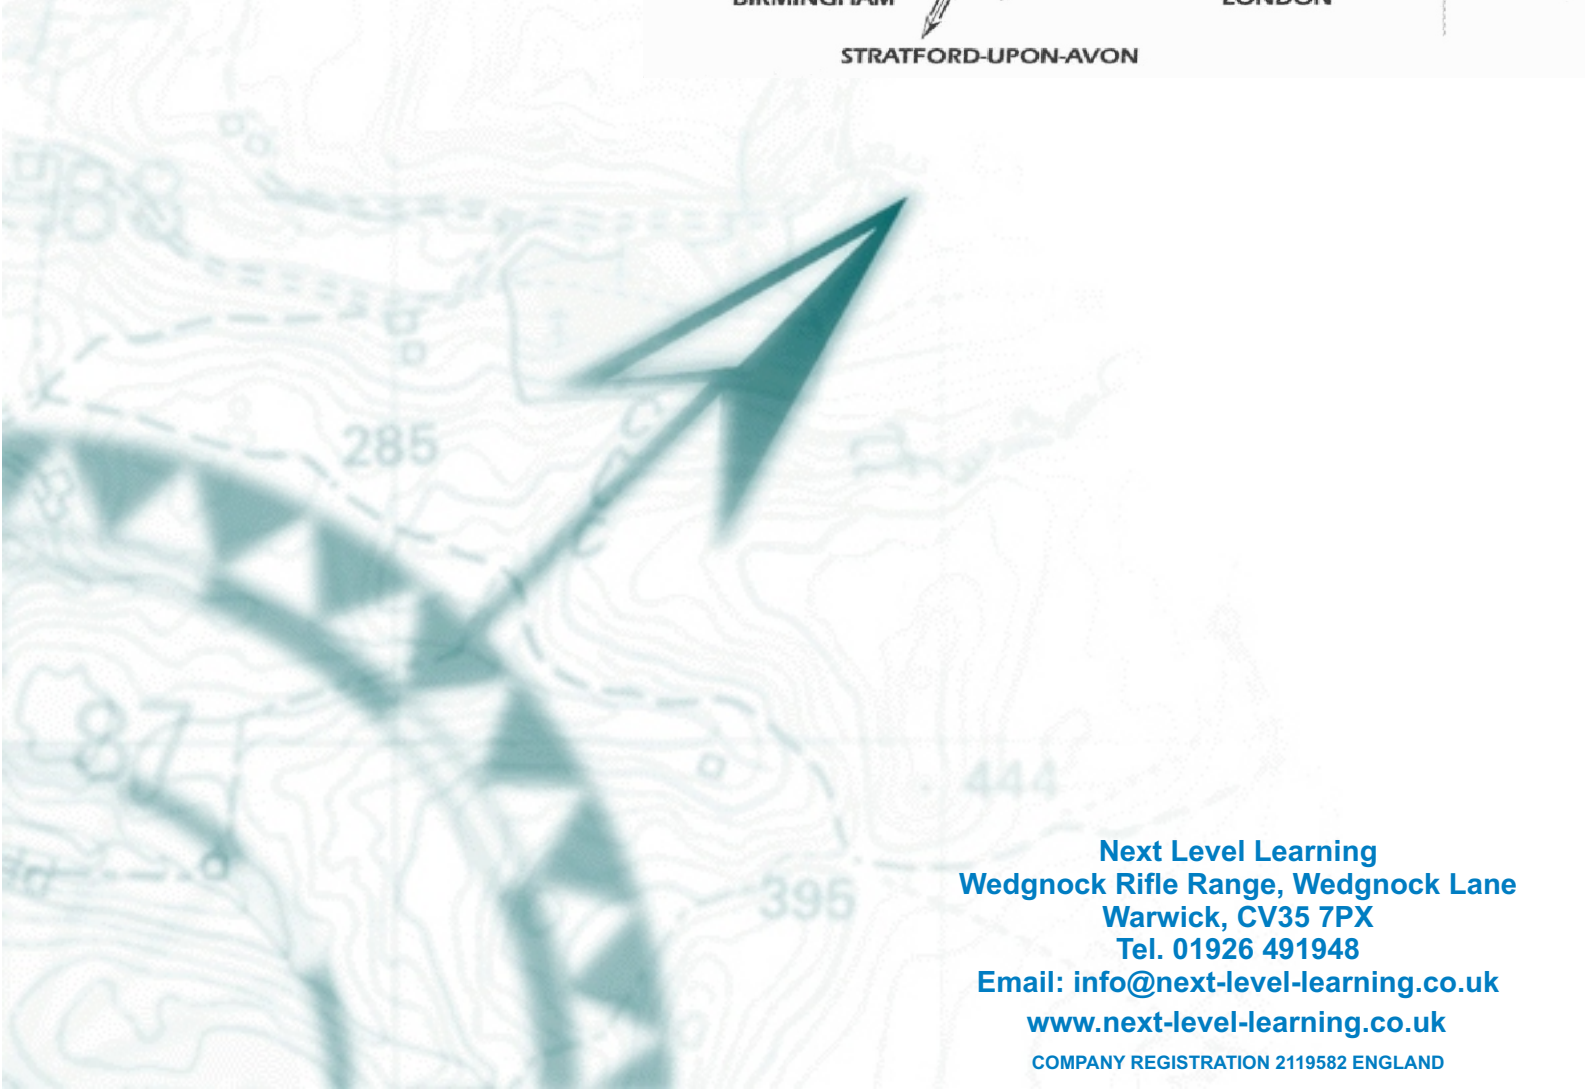

Directions to Wedgnock Rifle Range Warwick

From the M40 Junction 15, take the A46 north (Coventry).

Take the first exit (approximately 2 miles) sign posted Solihull A4177 and Warwick A425, and travel towards Warwick town centre A425 for a ¼ mile to a small roundabout.

Turn left into Wedgnock Lane and follow for ½ a mile.

Turn left again into a private road opposite the Volvo Truck and Bus Building (look for flagpoles on the right) and follow the Adventure Sports signs for ¾ of a mile.